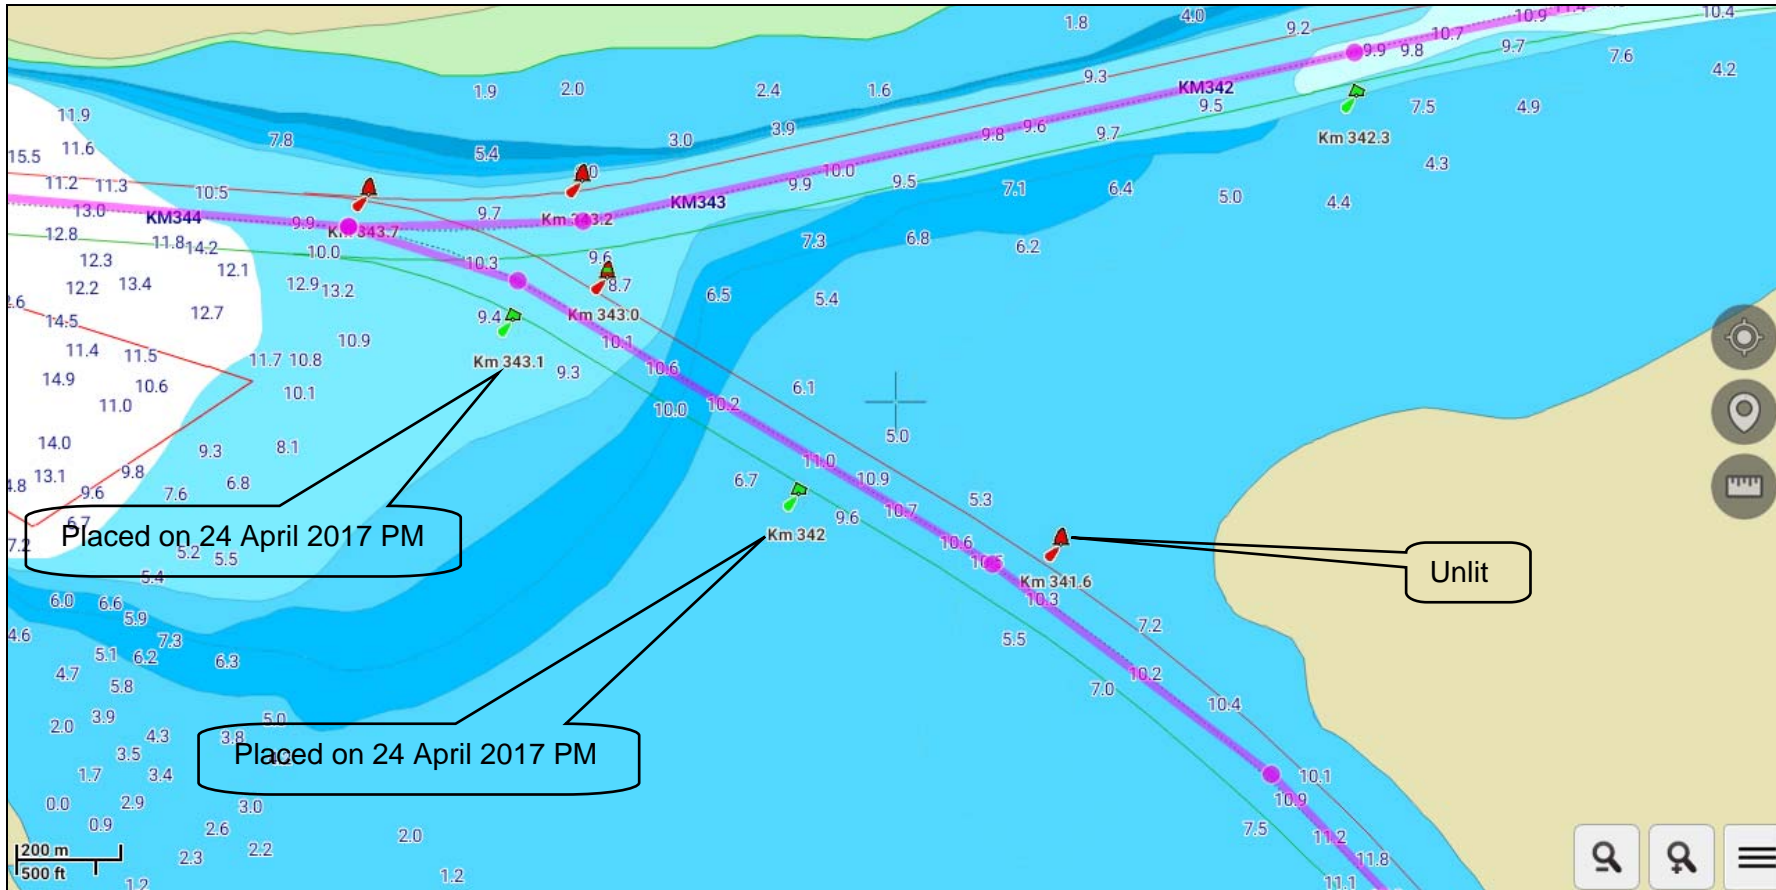

**NEW CHANNEL “CORTADA ISLA NUEVA” KM 343 PARANA RIVER
PASSAGE OPENED AS ON 18 APRIL 2016**

General view of both channels e-chart

Both Channels e-chart

Both Channels e-chart