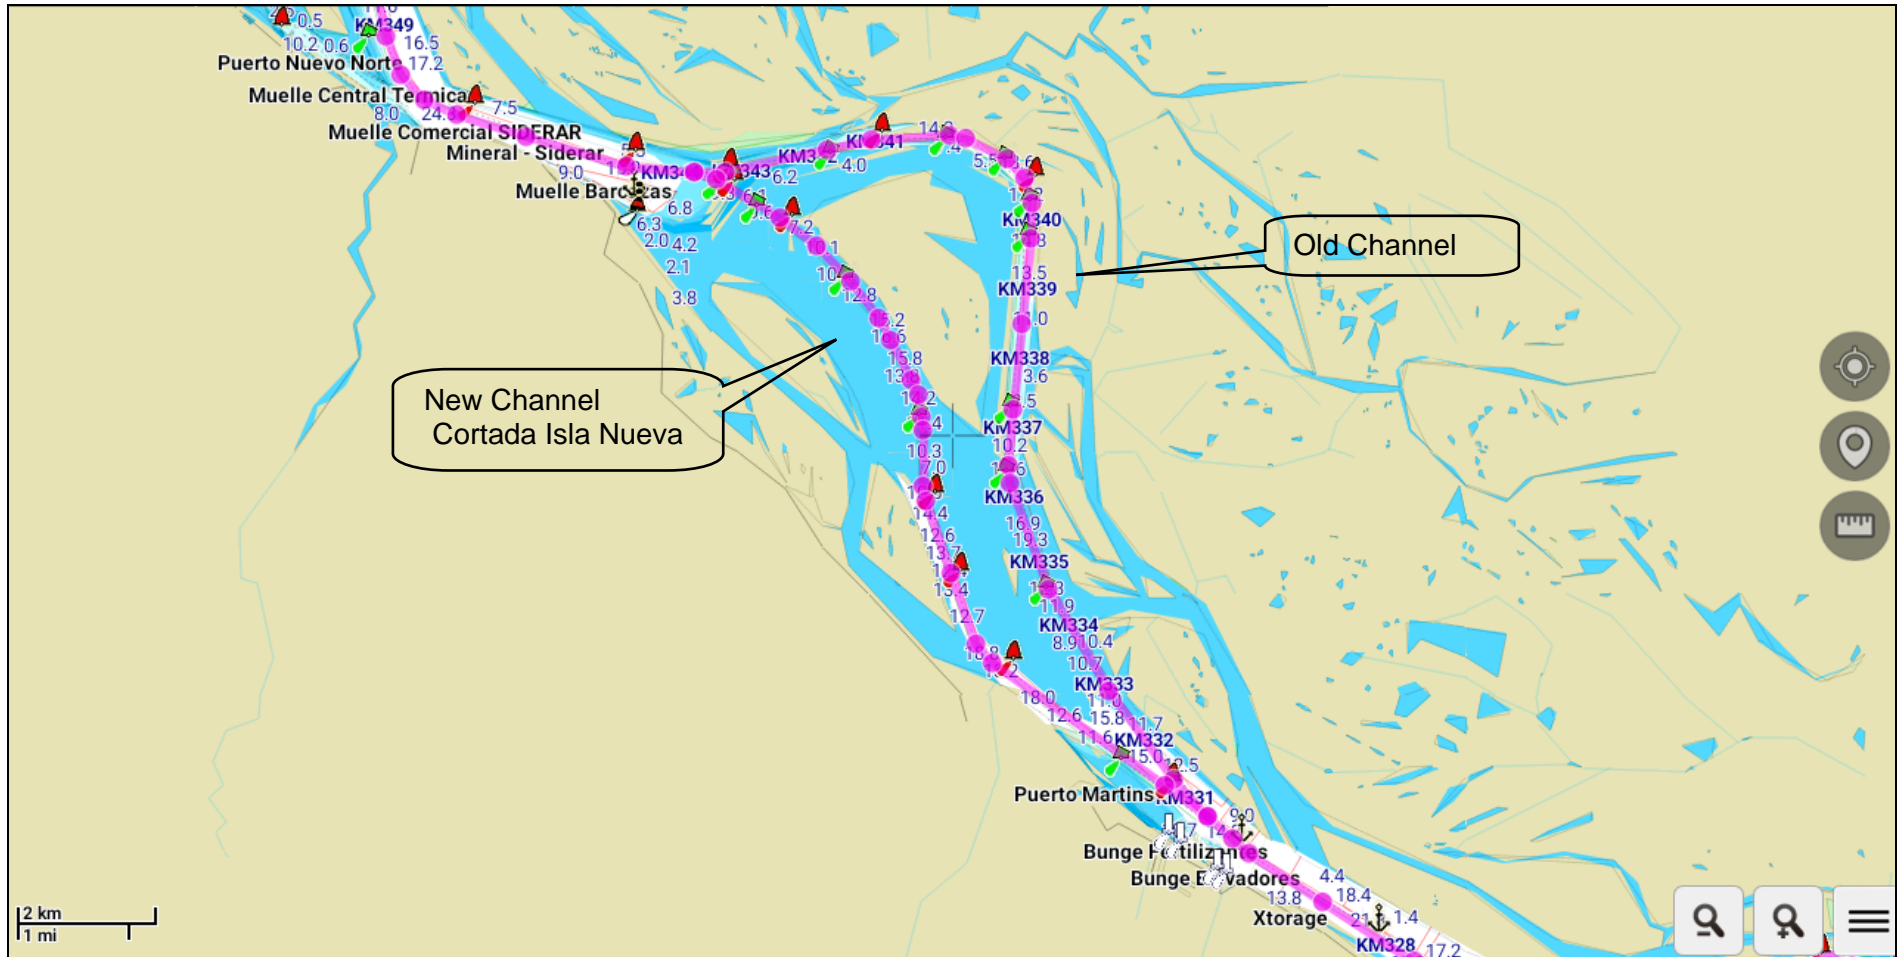

**NEW CHANNEL “CORTADA ISLA NUEVA” KM 343 PARANA RIVER
PASSAGE OPENED AS ON 18 APRIL 2016**

General view of both channels e-chart

Both Channels e-chart

Both Channels e-chart