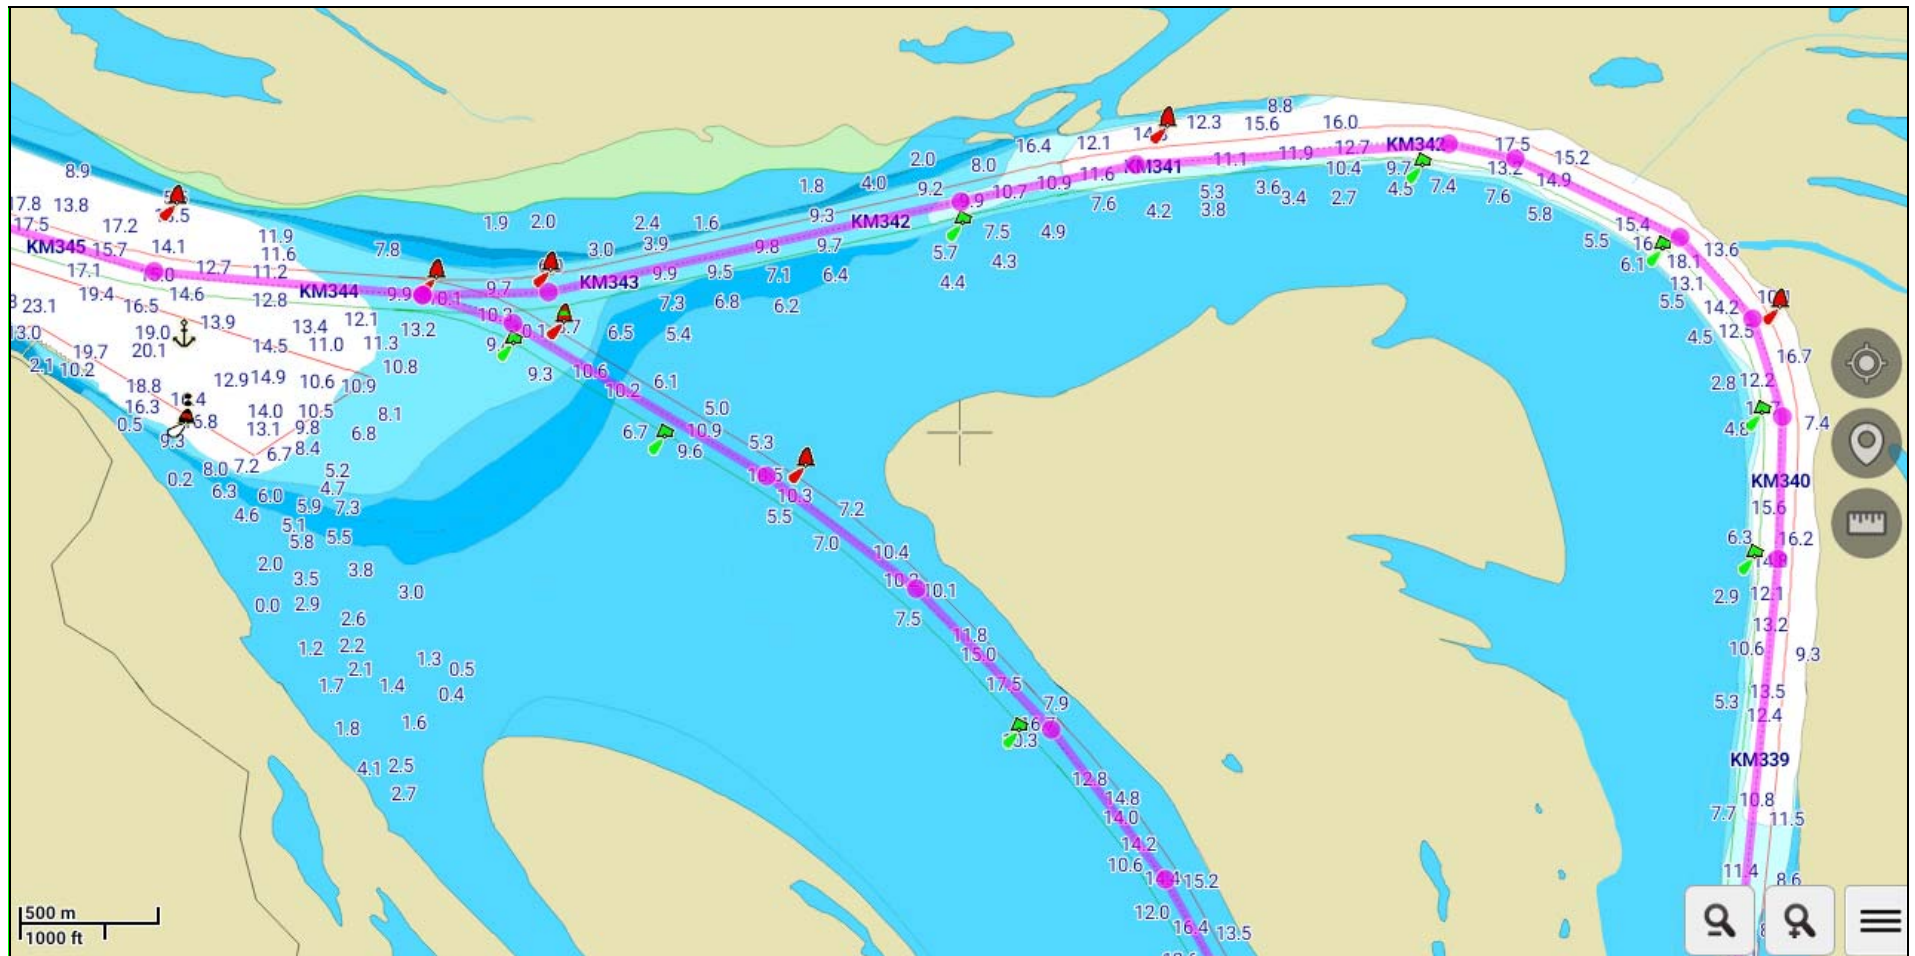

**NEW CHANNEL “CORTADA ISLA NUEVA” KM 343 PARANA RIVER
PASSAGE OPENED AS ON 18 APRIL 2016**

General view of both channels e-chart

Both Channels e-chart

Both Channels e-chart